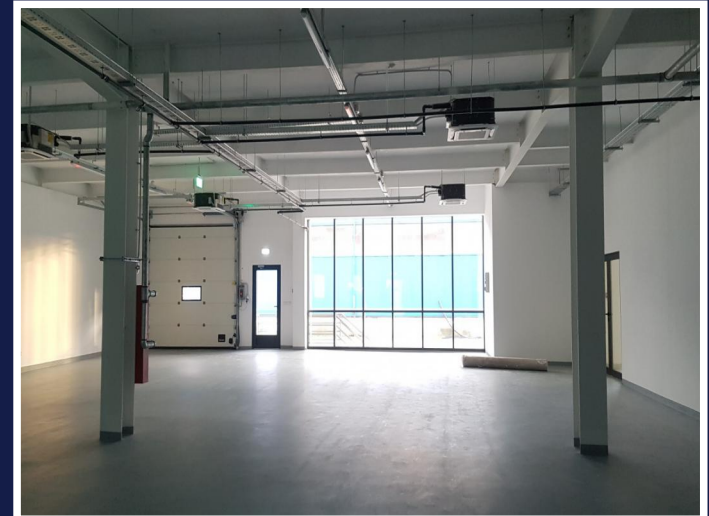

**SPATIU COMERCIAL, PARTER, 1231MP, IN
COMPLEX LOGISTIC SOMESENI
ID: P29098**

DE INCHIRIAT

PERSOANA DE CONTACT: COTLIN BONTE

TEL.MOBIL: 0799.994041

EMAIL: office@weltimobiliare.ro