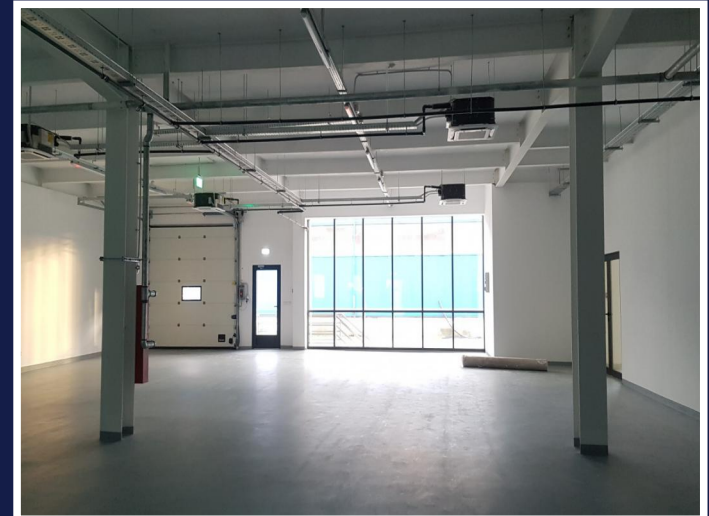

**SPATIU COMERCIAL, PARTER, 1231MP, IN
COMPLEX LOGISTIC SOMESENI
ID: P29098**

DE INCHIRIAT

PERSOANA DE CONTACT: CĂTĂLIN BONTE
TEL.MOBIL: 0799.994041
EMAIL: office@weltimobiliare.ro